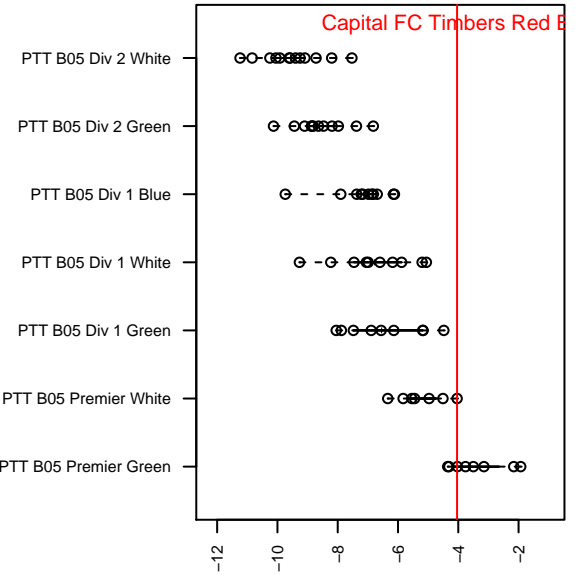

**attack and defense rating
relative to others at age
and all opponents in last 13 months**