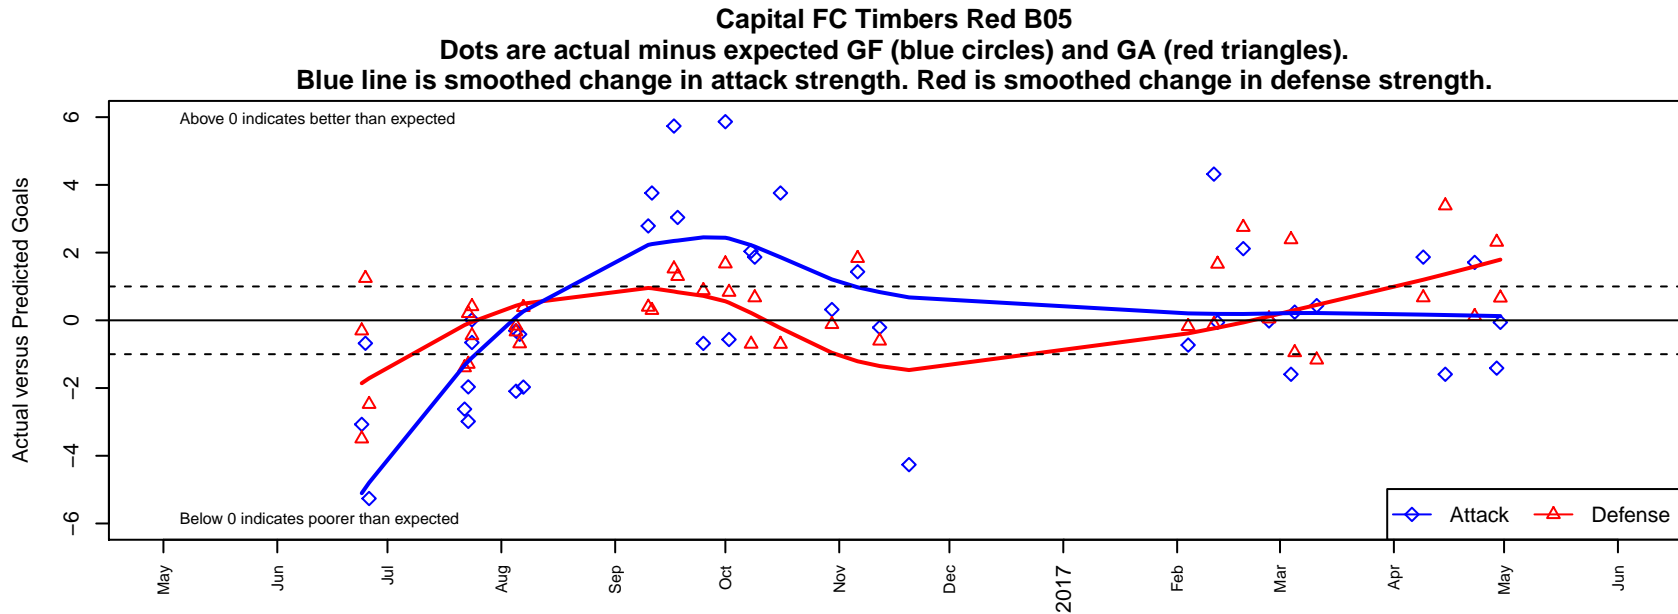

**attack and defense variance (black dot)
relative to other teams
and top 10 in region**

**attack and defense rating
relative to others at age
and all opponents in last 13 months**

Capital FC Timbers Red B05

Capital FC
Salem, OR
B05 total strength=887
attack=1.95 defense=0.94
fall league = PTT B05 Premier White
spr league = Spr OYS B05 Premier Green
notes= Sasquatch

alt names used:
CFC Timbers 2005 Boys Red
CFC Timbers B05 Red
CAPITAL FC TIMBERS CFC 05 RED (OR)
Capital FC Timbers 05B Adelman 1
Capital FC Timbers 05B Adelman 1
Capital FC Timbers 05B Adelman 1

Venues played:
2016 Capital Cup BU12
2016 Oswego Nike Cup Silver U12
2016 Mt Hood Challenge U12 Gold
2016 PTT B05 Premier White
2016 Spr OYS B05 Premier Green
2016 OYS State Cup B05